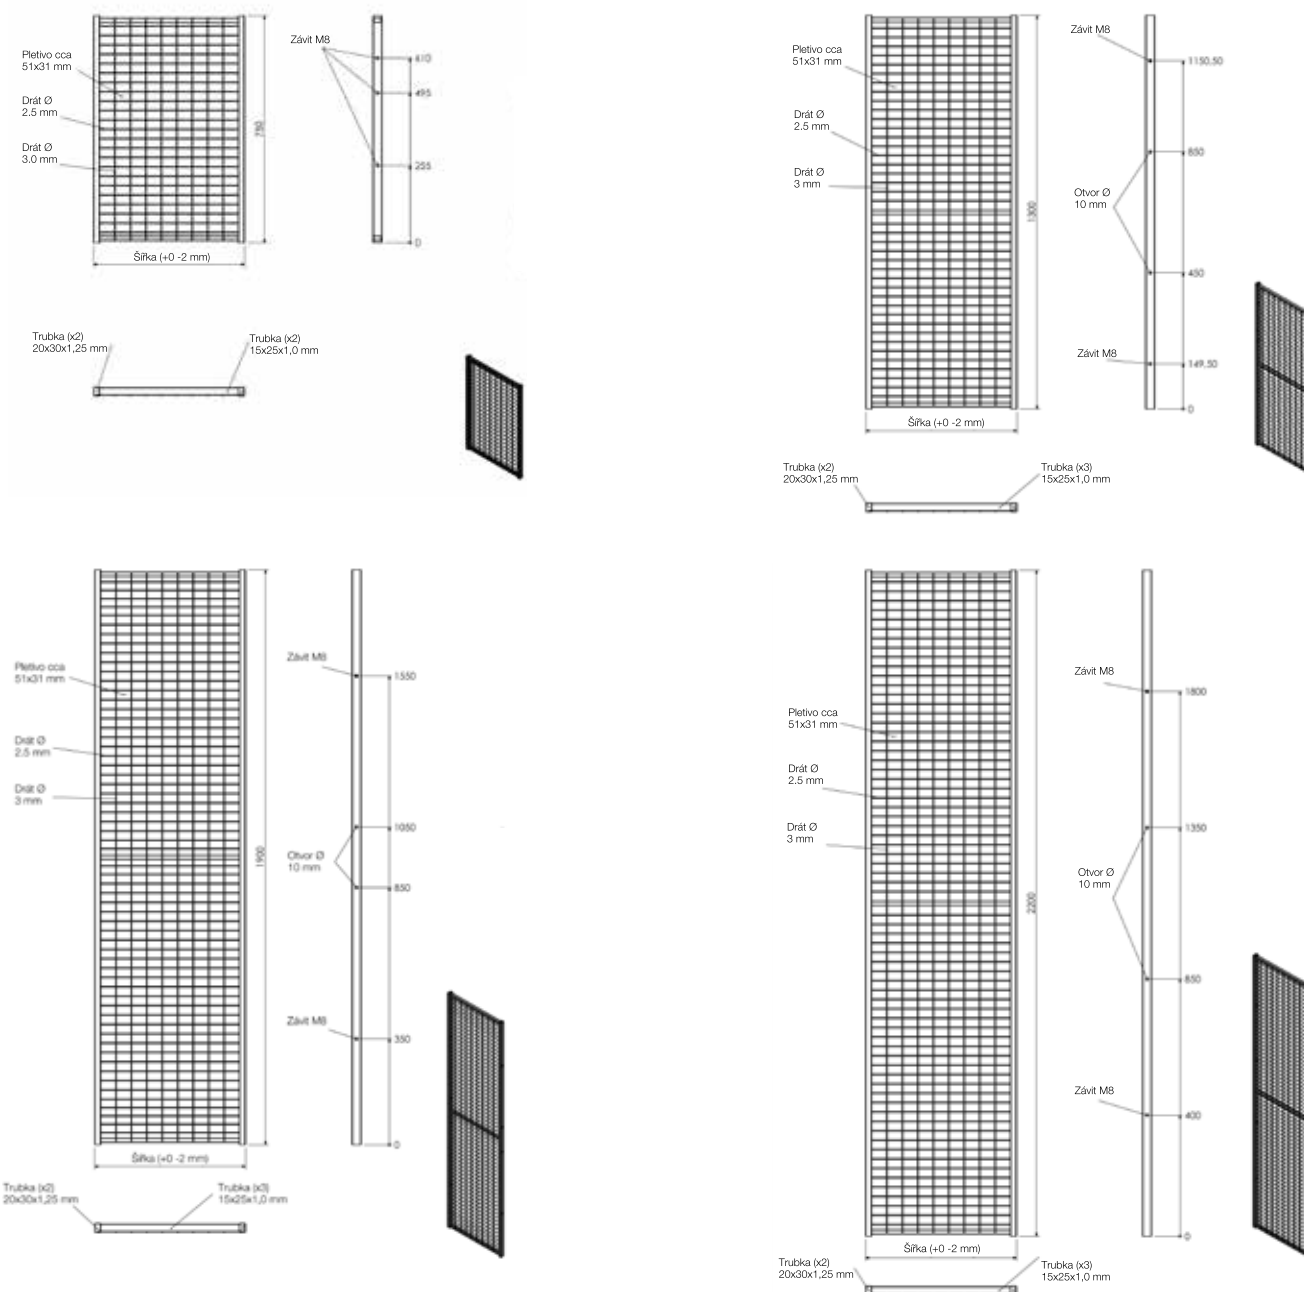

The panels are available in four different heights 750, 1300, 1900 and 2200 mm. The 750 mm panel is only used for extension to the other heights. They are available in thirteen different widths, except the 1300 mm height that is in fourteen widths. The standard colour is RAL 9011 but the panels can also be tailored to specific customer requirements.

50X30 PANELS

- 2006/42/EC
- 750, 1300, 1900 and 2200 mm
- RAL 9011

AXELENT PRODUCT INFORMATION

» X-GUARD® 50X30 PANELS

TECHNICAL DATA

Safety distance	200 mm
Uprights	30x20 mm
Horizontals	25x15 mm
Posts	50x50, 70x70, 50x100, 100x100 mm
Vertical wires	Ø 3 mm
Horizontal wires	Ø 2.5 mm
Mesh apertures	cc 51x31 mm
Finish	Phosphatising/Epoxy paint
Colour mesh panels	Black RAL 9011
Colour post	Yellow RAL 1018, Black RAL 9011*, Blue RAL 5005*, Red RAL 3020*

Other colours can be quoted. (* Only on standard post, 50x50 mm)

AXELENT PRODUCT INFORMATION

» X-GUARD® 50X30 PANELS

MESH PANELS

Art. no.	Height (mm)	Width (mm)	Art. no.	Height (mm)	Width (mm)
----------	-------------	------------	----------	-------------	------------