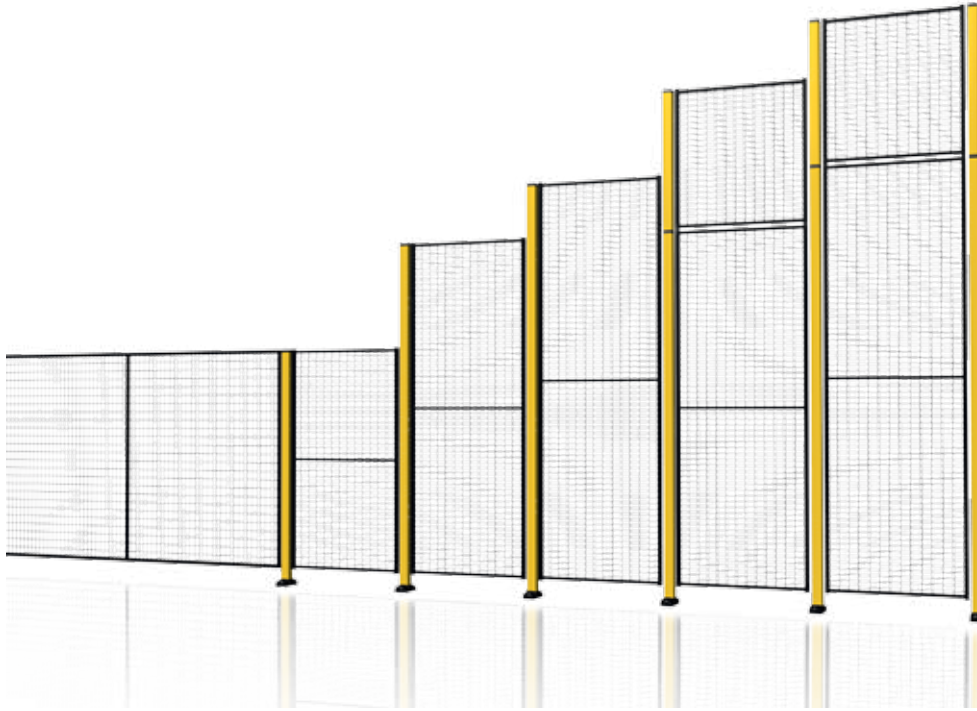

AXELENT PRODUCT INFORMATION

» X-GUARD® 50X30 PANELS

X-GUARD® 50X30 PANELS

X-Guard is a complete range of machine guard that complies with the Machinery Directives, 2006/42/EC, new demands on permanent guards from 29 December, 2009. With its wide range of standard components and accessories, X-Guard is guaranteed to cover all possible machine guard applications. X-Guard was launched in 2008, since then new panel sizes have been added. We listen to our customers to enable us to develop the range as new needs arise.

The panels are available in four different heights 750, 1300, 1900 and 2200 mm. The 750 mm panel is only used for extension to the other heights. They are available in thirteen different widths, except the 1300 mm height that is in fourteen widths. The standard colour is RAL 9011 but the panels can also be tailored to specific customer requirements.

50X30 PANELS

- 2006/42/EC
- 750, 1300, 1900 and 2200 mm
- RAL 9011

AXELENT PRODUCT INFORMATION

» X-GUARD® 50X30 PANELS

TECHNICAL DATA

Safety distance	200 mm
Uprights	30x20 mm
Horizontals	25x15 mm
Posts	50x50, 70x70, 50x100, 100x100 mm
Vertical wires	Ø 3 mm
Horizontal wires	Ø 2.5 mm
Mesh apertures	cc 51x31 mm
Finish	Phosphatising/Epoxy paint
Colour mesh panels	Black RAL 9011
Colour post	Yellow RAL 1018, Black RAL 9011*, Blue RAL 5005*, Red RAL 3020*

Other colours can be quoted. (* Only on standard post, 50x50 mm)

AXELENT PRODUCT INFORMATION

» X-GUARD® 50X30 PANELS

MESH PANELS

Art. no.	Height (mm)	Width (mm)	Art. no.	Height (mm)	Width (mm)
----------	-------------	------------	----------	-------------	------------